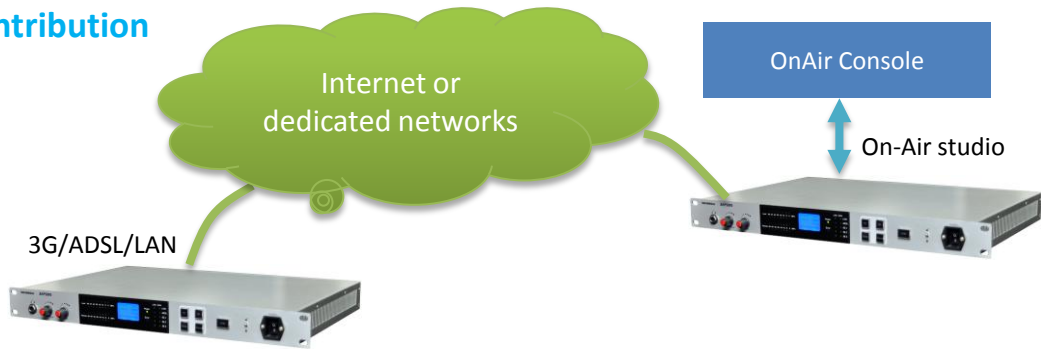

Contribution