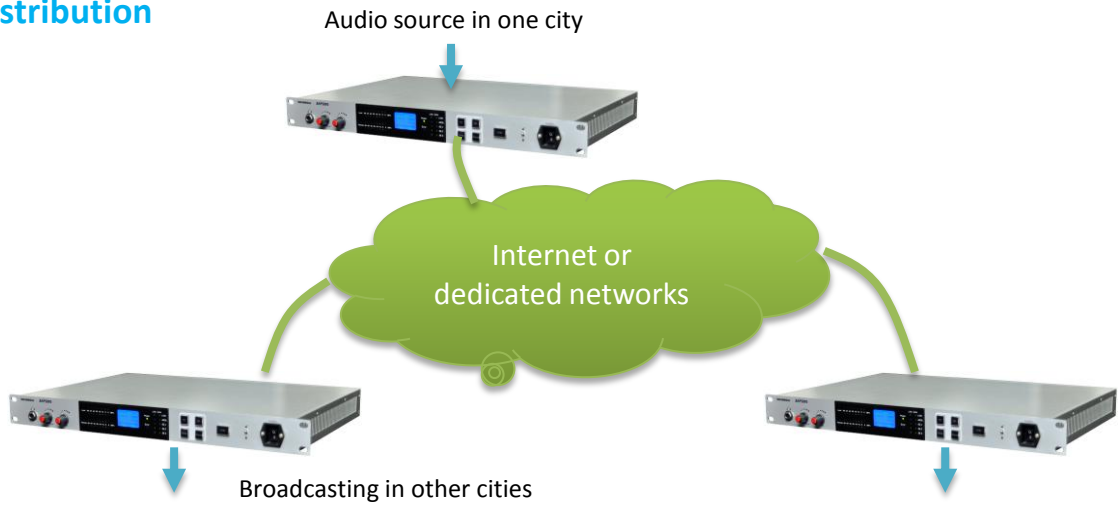

Distribution